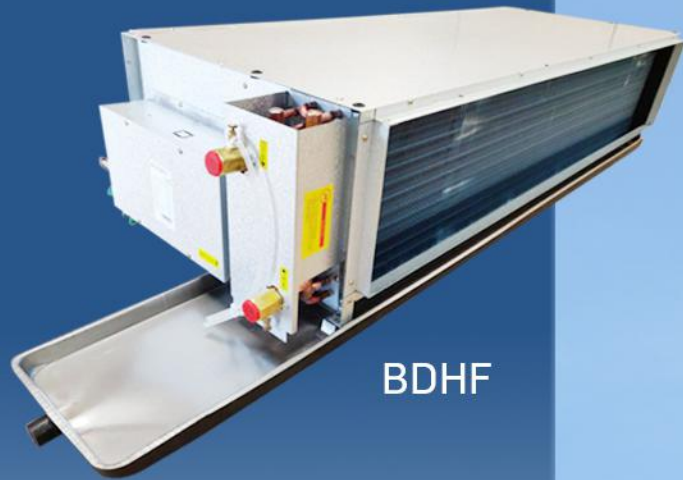

High Static Duct Unit

Hydronic Terminal Unit

High Static Duct

High Static Duct Unit

BDHF

BRIA[®]

Available Capacity

1.0ton/400cfm
to
5.0ton/2000cfm

ESP - upto 150Pa

BHUTORIA[®]

High Static Duct Unit

BRIA[®]

Available Capacity

BDHS

1.0ton/400cfm
to
7.5ton/2800cfm

ESP - upto 125Pa