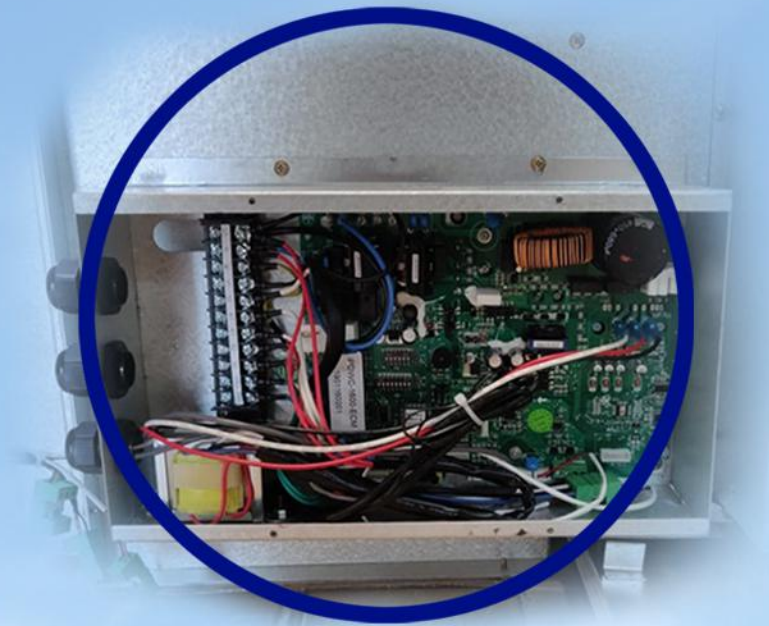

High Static Duct Unit

BRIA®

Integrated digital control PCB

BHUTORIA