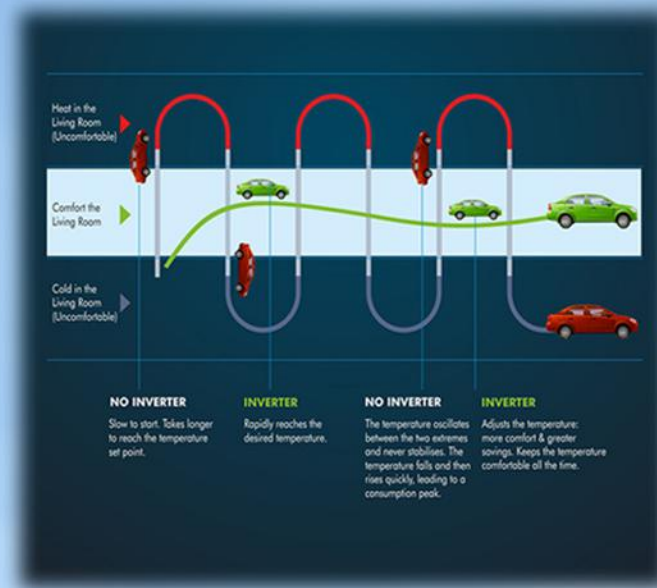

High Static Duct Unit

BRIA®

BLDC/EC Motor & AC Motor options

BHUTORIA