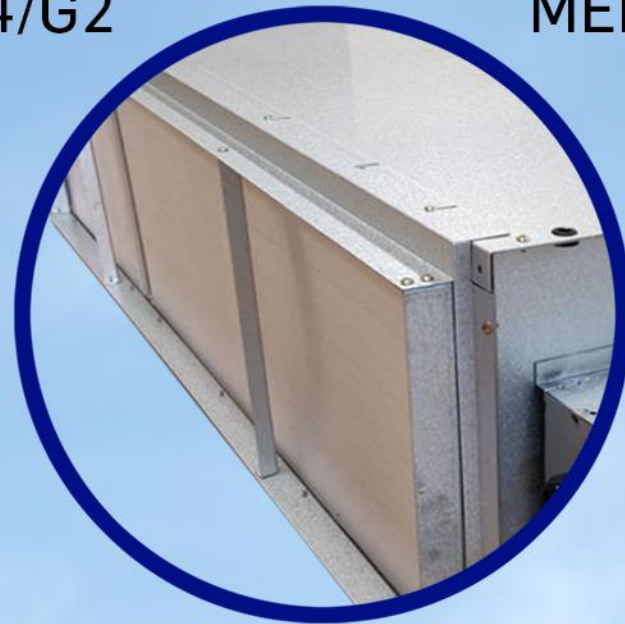

MERV 4/G2

MERV 8/G4