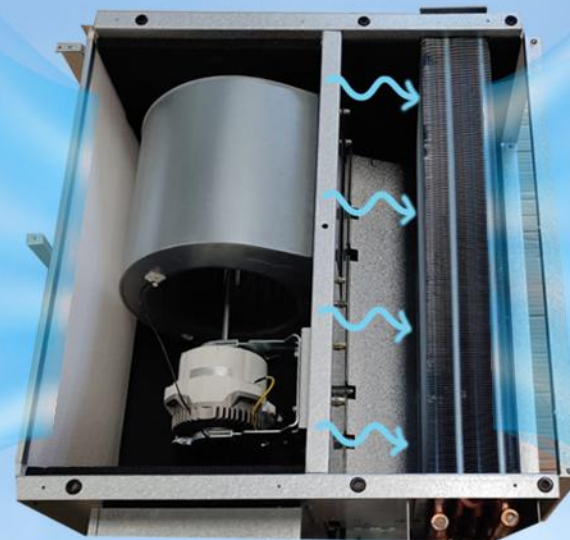

High Static Duct Unit

Hydronic Terminal Unit

High Static Duct

High Static Duct Unit

BDHF

BRIA[®]

Available Capacity

1.0ton/400cfm
to
5.0ton/2000cfm

BRIA[®]

Stainless Steel Drain Pan

BHUTORIA

High Static Duct Unit

BRIA[®]

Blow-thru Design for lower LAT

BHUTORIA

High Static Duct Unit