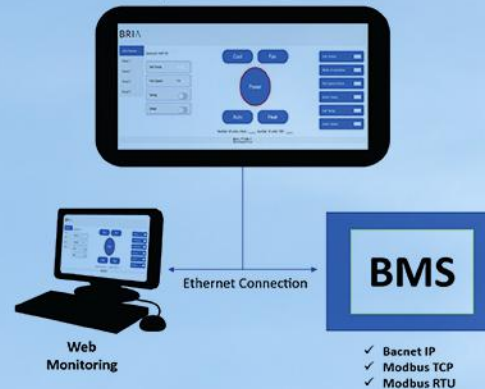

BRIA®

BLDC/EC Motor & AC Motor options

BHUTORIA

High Static Duct Unit

BRIA®

BMS Connectable via Integrated PCB

Additional Features

BRIA Touch Gateway

Group Controller + Gateway

- Gateway for **Bacnet IP**, connect upto 120 units
- Gateway for **Modbus TCP** connect upto 120 units
- Gateway for **Modbus RTU** connect upto 90 units
- Group controller with **HDMI touchscreen** and user friendly interface for individual or group control upto 120 units
- Easy **Web monitoring** with your PC, no need of any additional charges for software
- **User friendly interface** which can be customised to match your requirements
- **Get real time status** for individual unit online